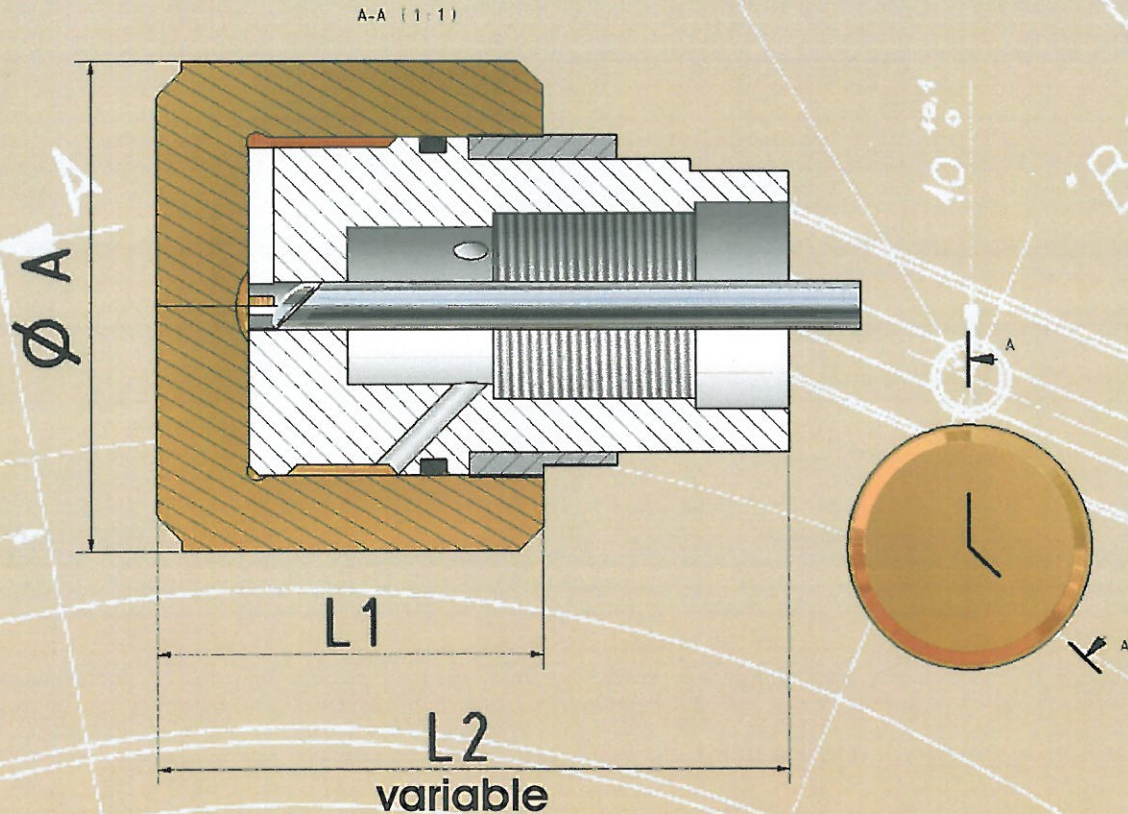

HOVADUR[®] Piston – Adapter System

a product of
SCHMELZMETALL

- **Optimized service life**
- **Optimal cooling**
- **Highest quality**
due to HOVADUR[®] vacuum cast

Piston - Adapter Types

Type	Diameter A mm	Length L1 mm
KAS-10	50 - 80	60
KAS-20	80 - 110	80
KAS-30	110 - 140	110
KAS-40	140 - 170	119
KAS-50	160 - 210	124