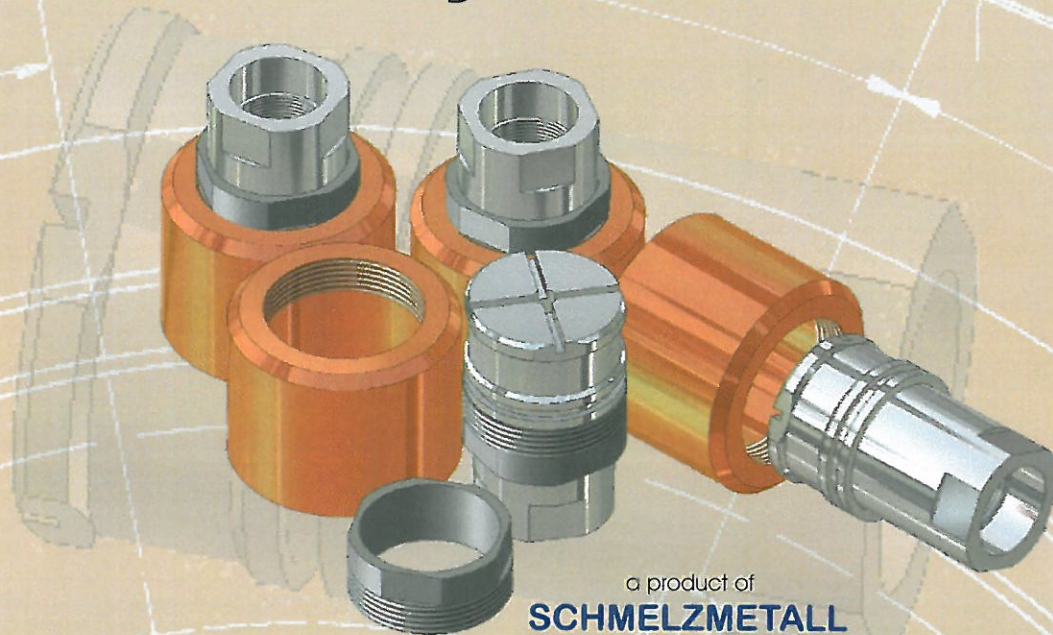

HOVADUR[®] Piston – Adapter System

a product of
SCHMELZMETALL

- **Optimized service life**
- **Optimal cooling**
- **Highest quality**
due to HOVADUR[®] vacuum cast

Piston - Adapter Types

Type	Diameter A mm	Length L1 mm
KAS-10	50 - 80	60
KAS-20	80 - 110	80
KAS-30	110 - 140	110
KAS-40	140 - 170	119
KAS-50	160 - 210	124